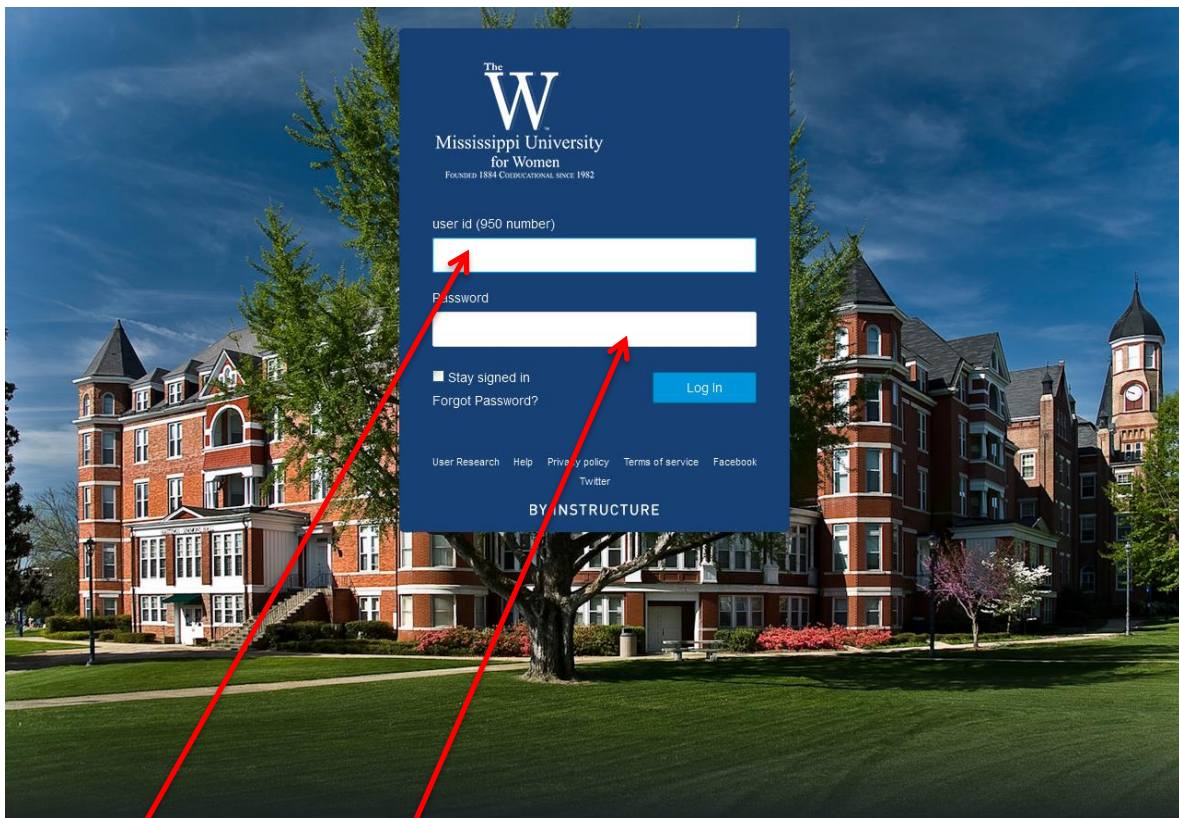

Access to Canvas via Canvas URL

The URL for Canvas is <https://muw.instructure.com>.

1. Enter your 950 number.
2. Enter your password (the initial password is your 8 digit birthday (mmddyyyy)).
3. Press “**Log in**”.